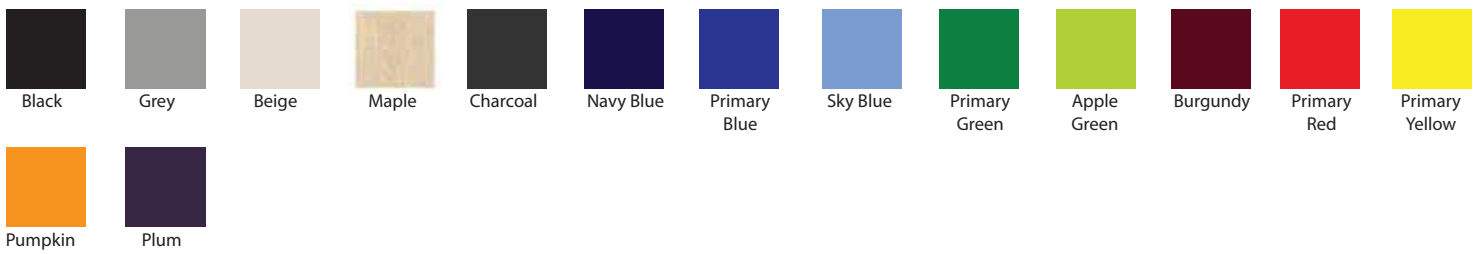

Alumni Color Selector

Frame Colors

Hard Plastic Tops

Laminate Tops

PVC

Polypropylene Shell & Book Box

Hard Plastic Seats / Backs / Stool Seats

Balance Stools