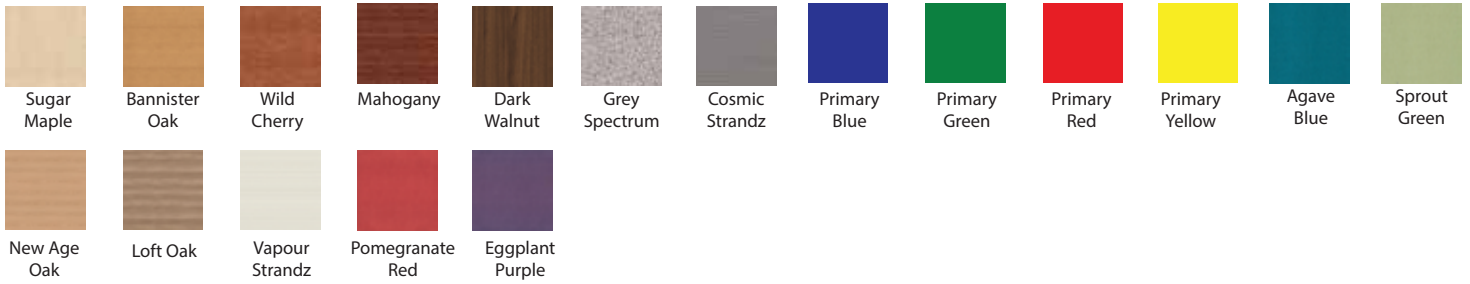

Laminate Tops