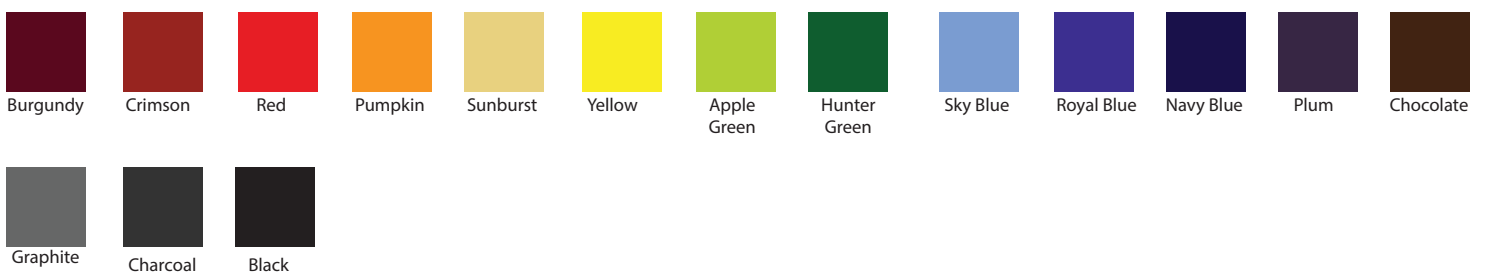

Polypropylene Shell & Book Box