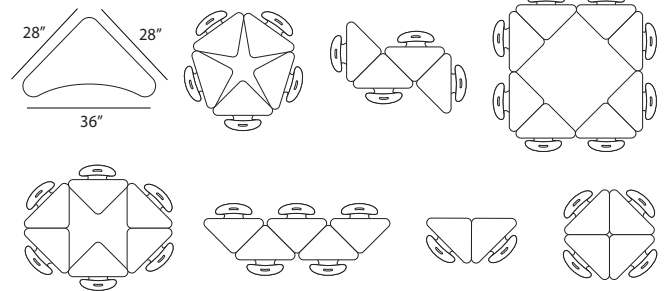

QUICK SHIP

For Colors, Quantities and Pricing
Call 519-888-9300

IN STOCK

Flow Desks

Boomerang Desks

Seating

Desks