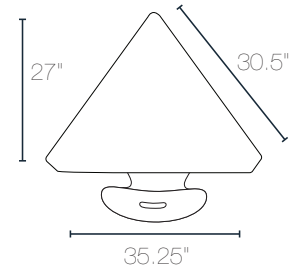

PENTE CONFIGURATIONS

FRAME COLORS

- Black
- Hammered Black
- Hammered Grey
- Metallic
- Dark Grey
- Grey
- Beige
- Navy Blue
- Hunter Green
- Burgundy

LAMINATE TOPS

- Sugar Maple
- Bannister Oak
- Wild Cherry
- Mahogany
- Dark Walnut
- Grey Spectrum
- Cosmic Strandz
- Primary Blue
- Primary Green
- Primary Red
- Primary Yellow

HARD PLASTIC TOPS

- Sugar Maple
- Bannister Oak
- Wild Cherry
- Mahogany
- Dark Walnut
- Beige Sand
- Grey Sand
- Grey Spectrum
- Cosmic Strandz
- Agave Blue
- Sprout Green
- Pomegranate Red
- Eggplant Purple

PVC

- Black
- Grey
- Beige
- Maple
- Charcoal
- Navy Blue
- Primary Blue
- Primary Green
- Apple Green
- Burgundy
- Primary Red
- Primary Yellow

Model	Top Sizes	Wt. (lbs)	Freight Class
T-PENTE	30x30x35	27	KD 70