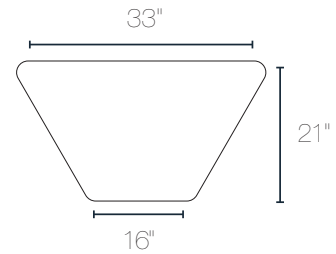

FRAME COLORS

- Black
- Hammered Black
- Hammered Grey
- Metallic
- Dark Grey
- Grey
- Beige
- Navy Blue
- Hunter Green
- Burgundy

HARD PLASTIC TOPS

- Sugar Maple
- Bannister Oak
- Wild Cherry
- Mahogany
- Dark Walnut
- Beige Sand
- Grey Sand
- Grey Spectrum
- Cosmic Strandz
- Agave Blue
- Sprout Green
- Pomegranate Red
- Eggplant Purple

LAMINATE TOPS

- Sugar Maple
- Bannister Oak
- Wild Cherry
- Mahogany
- Dark Walnut
- Grey Spectrum
- Cosmic Strandz
- Primary Blue
- Primary Green
- Primary Red
- Primary Yellow

PVC

- Black
- Grey
- Beige
- Maple
- Charcoal
- Navy Blue
- Primary Blue
- Primary Green
- Apple Green
- Burgundy
- Primary Red
- Primary Yellow

Model	Top Sizes	Wt. (lbs)	Freight Class
T-HEX	21"x33"x16"	24	KD 70