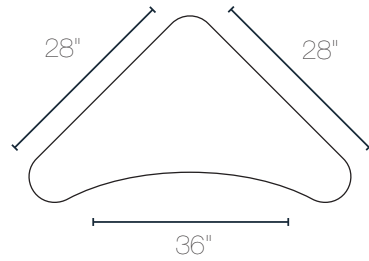

BOOMERANG-DESK

Center
SHOWN WITH OPTIONAL
CASTER / BAG HOOK

BOOMERANG CONFIGURATIONS

Right-Handed
Tablet Style
SHOWN WITH OPTIONAL
CASTER / BAG HOOK

Left-Handed
Tablet Style
SHOWN WITH OPTIONAL
CASTER / BAG HOOK

| Model | Top Size | Wt. (lbs) | Freight Class |
|--------|-------------|-----------|---------------|
| T-BOOM | 28"x28"x36" | 35.4 | KD 70 |