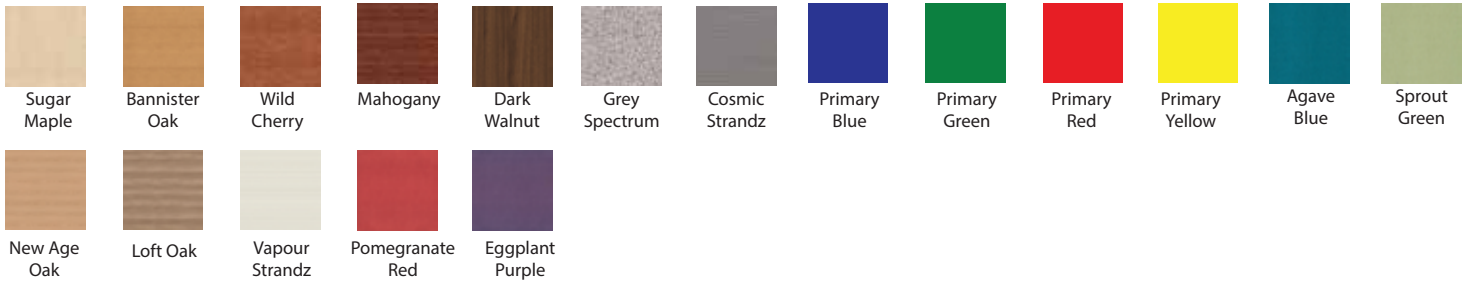

Laminate Tops